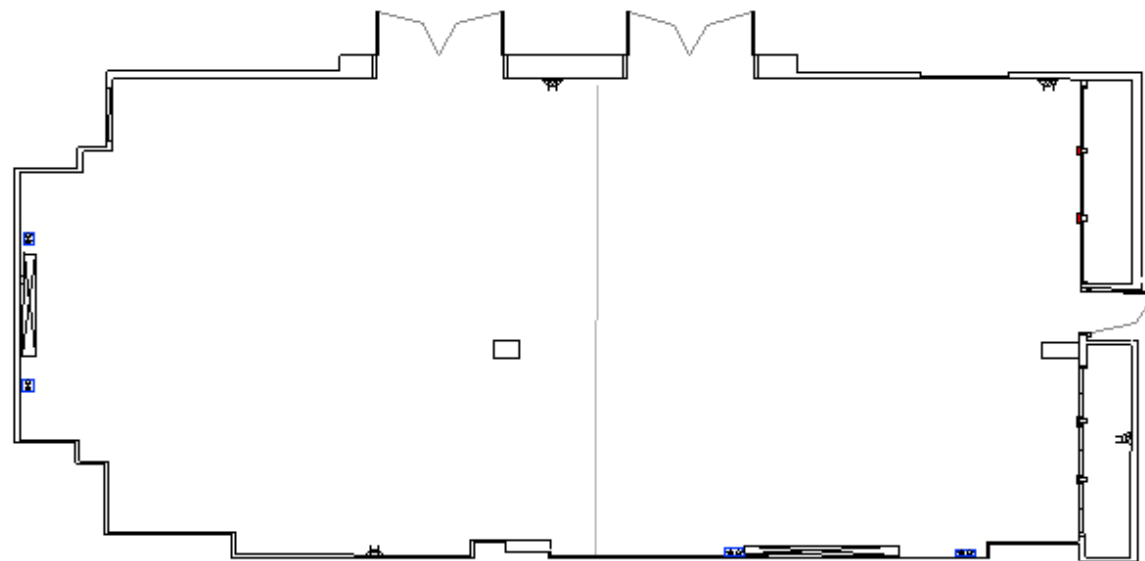

H 1898

LA RAMBLA - BARCELONA

SALÓN “MANILA”

(Salón “Sierra Madre” + Salón “Bahía de Manila”)

Salón Room	Ancho Width	Largo Length	Area	Alto Height	Escuela School	Teatro Theater	Banquete	Imperial	U-shape
MANILA	11,15m 36' 7"	16,50m 54' 1"	189,75m ² 1980ft ²	2,70m 8' 10"	150pax	200pax	120pax	n/a	n/a
Sierra Madre	11,15m 36' 7"	9,00m 29' 6"	100m ² 1080ft ²	2,70m 8' 10"	60pax	120pax	60pax	40pax	35pax
Bahía de Manila	11,15m 36' 7"	7,50m 24' 7"	89,75m ² 900ft ²	2,70m 8'10"	60pax	120pax	50pax	40pax	35pax